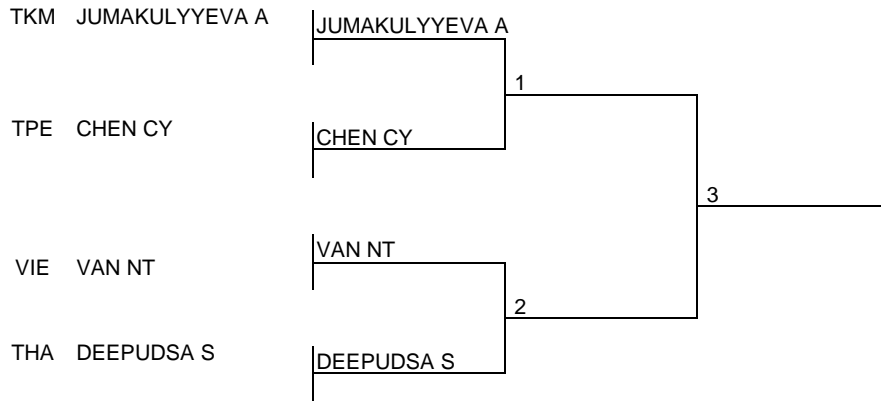

**DRAW SHEET (WITH CONTEST NUMBERS)**

Weigh-in: 7:00 - 8:00

Number of Players: 4

CLASSIFICATION