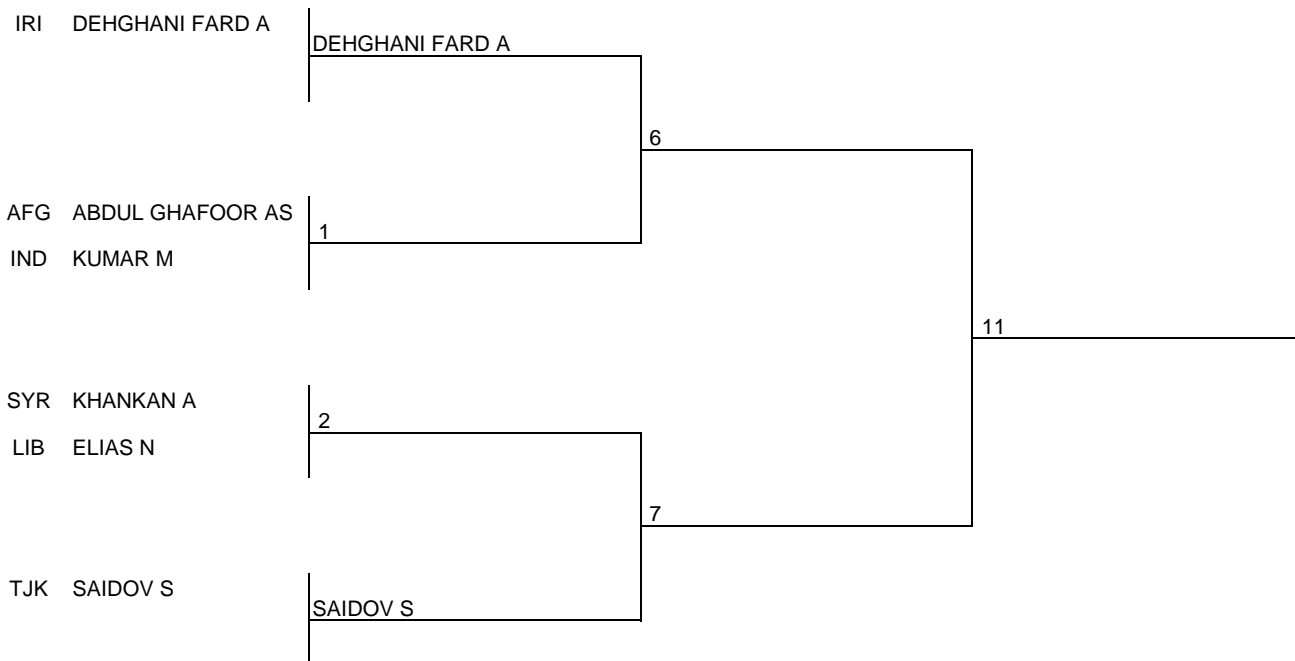

DRAW SHEET (WITH CONTEST NUMBERS)

Weigh-in: 7:00 - 8:00

Number of Players: 6

CLASSIFICATION