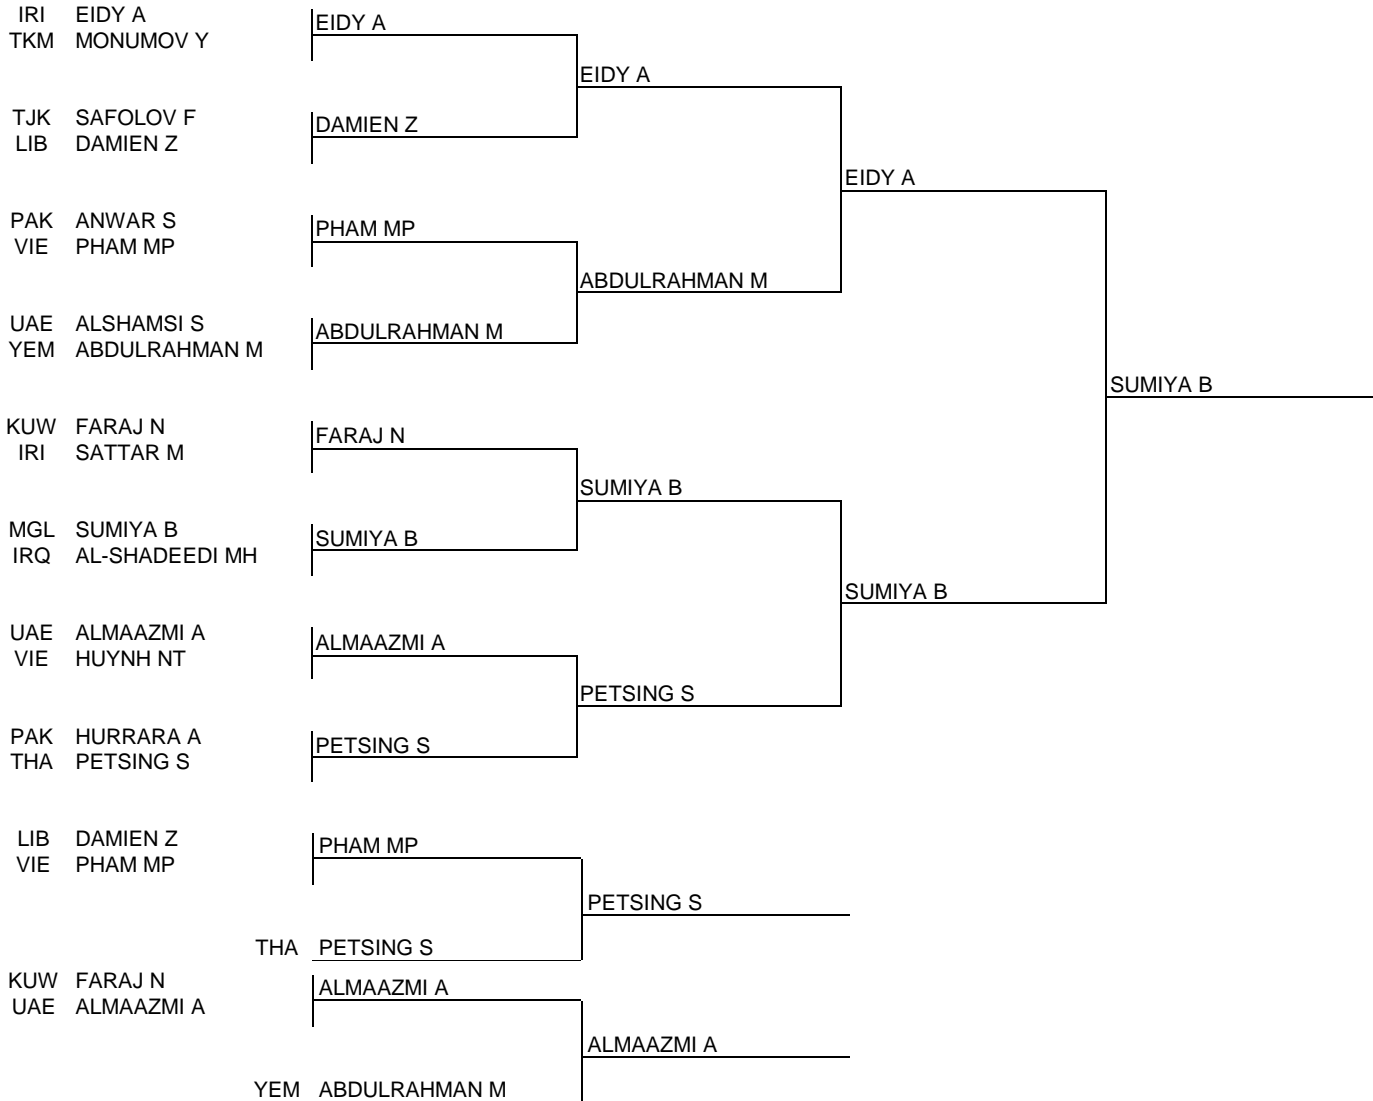

**DRAW SHEET (WITH CONTEST NUMBERS)**

**Weigh-in: 14:00 - 15:00**

**Number of Players: 16**

**CLASSIFICATION**

1	SUMIYA Batgal	MGL
2	EIDY Ahmadreza	IRI
3	PETSING Sarawut	THA
3	ALMAAZMI Ahmed	UAE
5	PHAM Minh Phu	VIE
5	ABDULRAHMAN Mohammed	YEM
7	DAMIEN Ziade	LIB
	FARAJ Naser	KUW