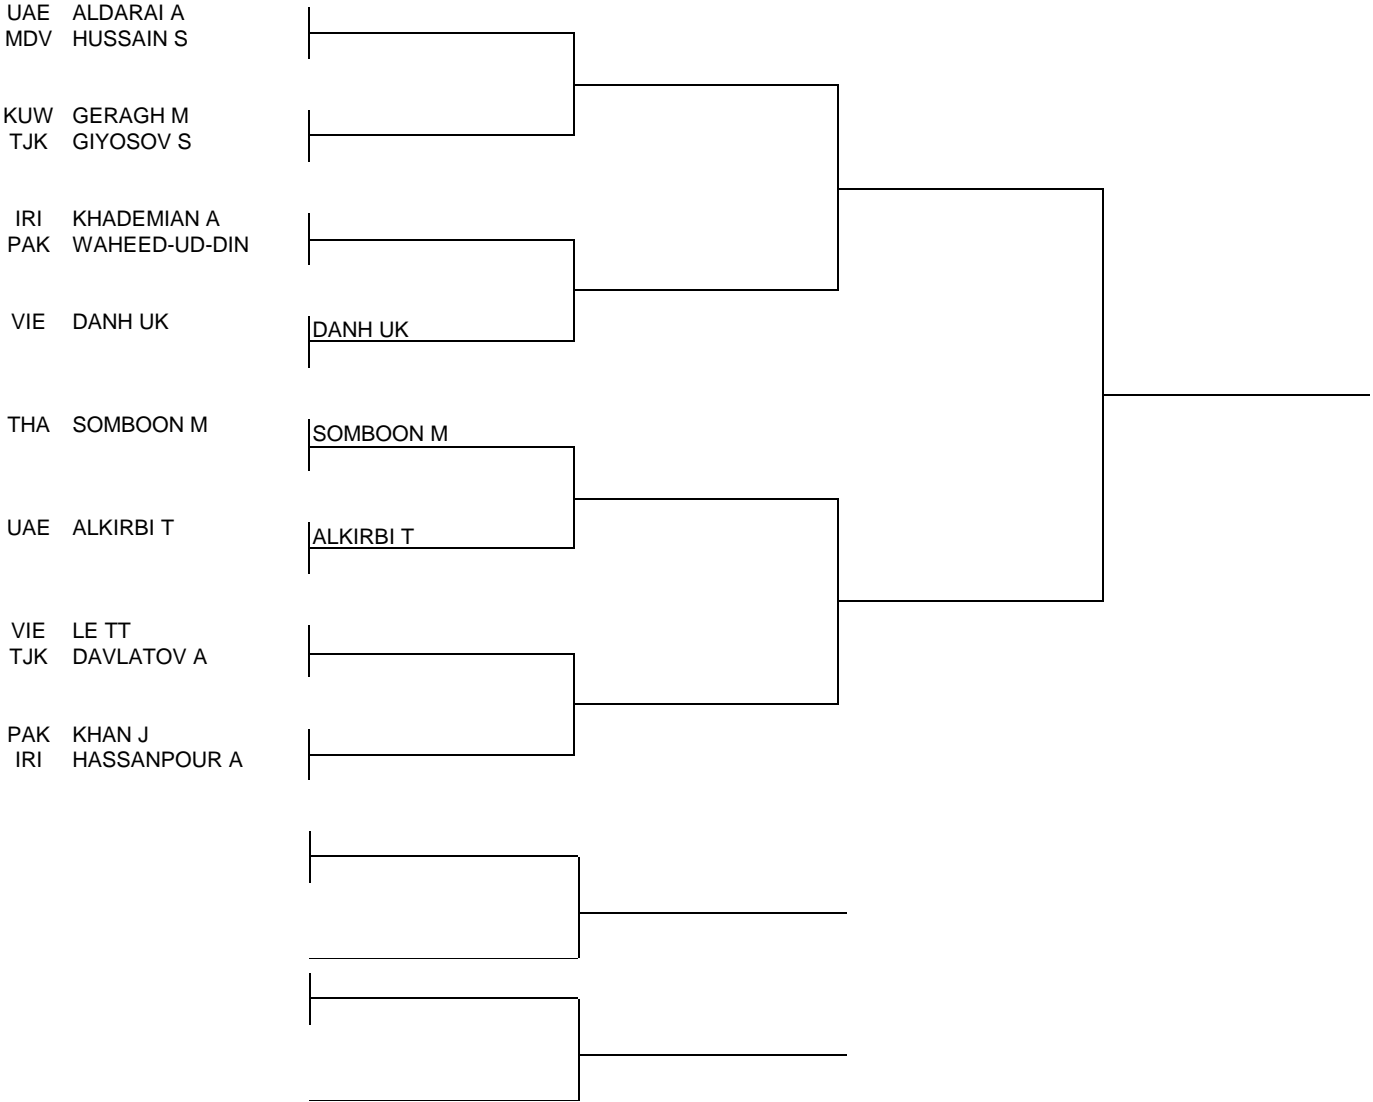

DRAW SHEET (WITHOUT CONTEST NUMBERS)

Weigh-in: 19:00 - 19:30

Number of Players: 13

CLASSIFICATION