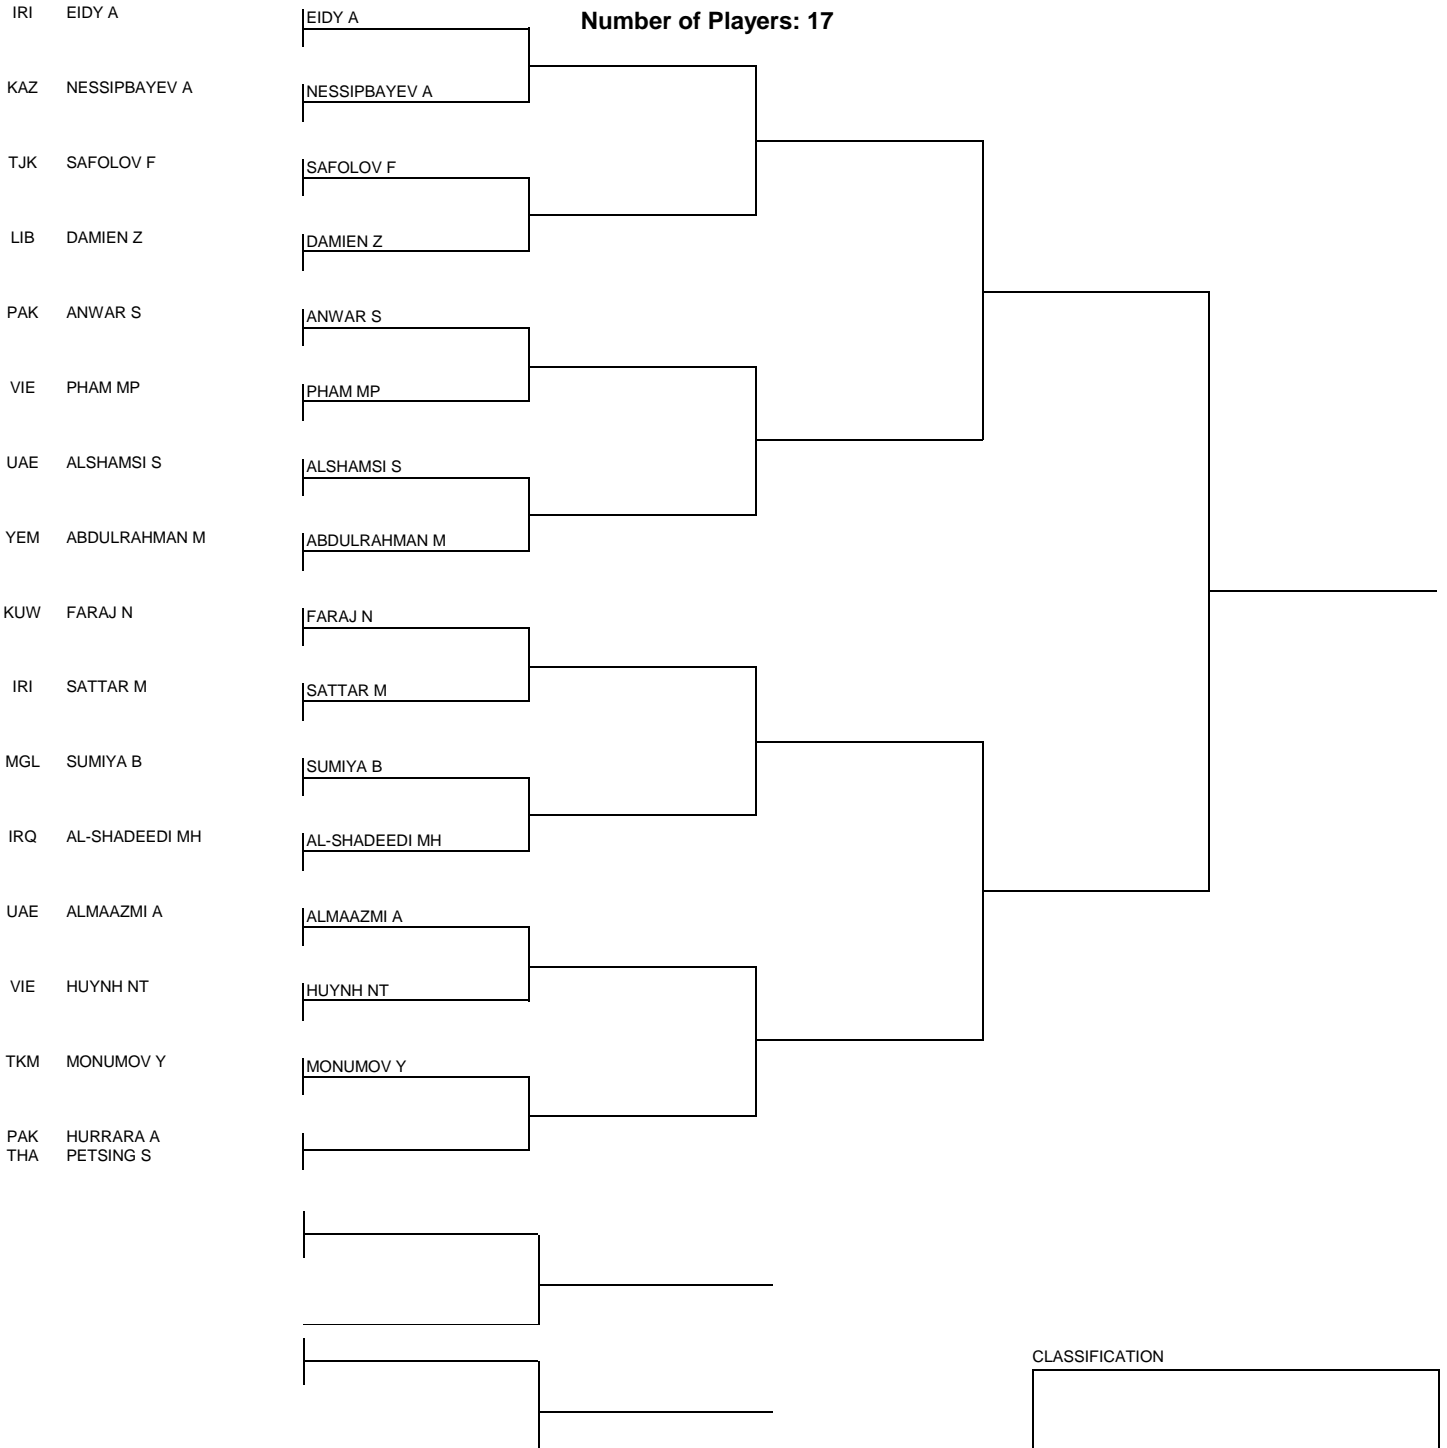

DRAW SHEET (WITHOUT CONTEST NUMBERS)

Weigh-in: 19:00 - 19:30

Number of Players: 17

CLASSIFICATION

--